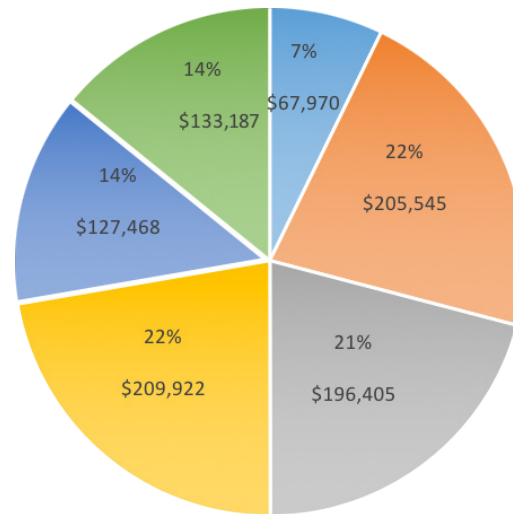

Proposed 2019 Budget

This description is based on the first draft spending plan submitted by Ministry Areas, and includes allocation of staff costs across the applicable Ministry Areas.

Spending Plan to be finalized by Council on 10/30/18.

Faithful Commitment ....Faith in Action

- Sends ASP and UMVIM teams of youth and adults to repair homes
- Supports Weekday School for 30 kids and 10 staff
- Provides VBS to 100 kids and 40 volunteers
- Offers spiritual formation to adults in 20 small groups
- Supports vocal & bell choirs for adult, youth and children; and adult praise band
- Reaches over 30 kids weekly through Cave Club
- Packs over 30,000 meals for Rise Against Hunger
- Enjoys fellowship at potlucks and Gathering Grounds
- Provides over 100 kids weekend meal support through Backpack Ministry
- Shares concerts with the community through Music@the Cave
- Shares Bibles & Bagels with an average of 25 youth each week
- Raised over $58,000 in 2017 for mission projects
- Provides job search support through Back On the Path for 19 years
- Provides formation and fellowship for 75 youth
- Provides monthly dinner at Rescue Mission

"I don't know what I would do without my church."